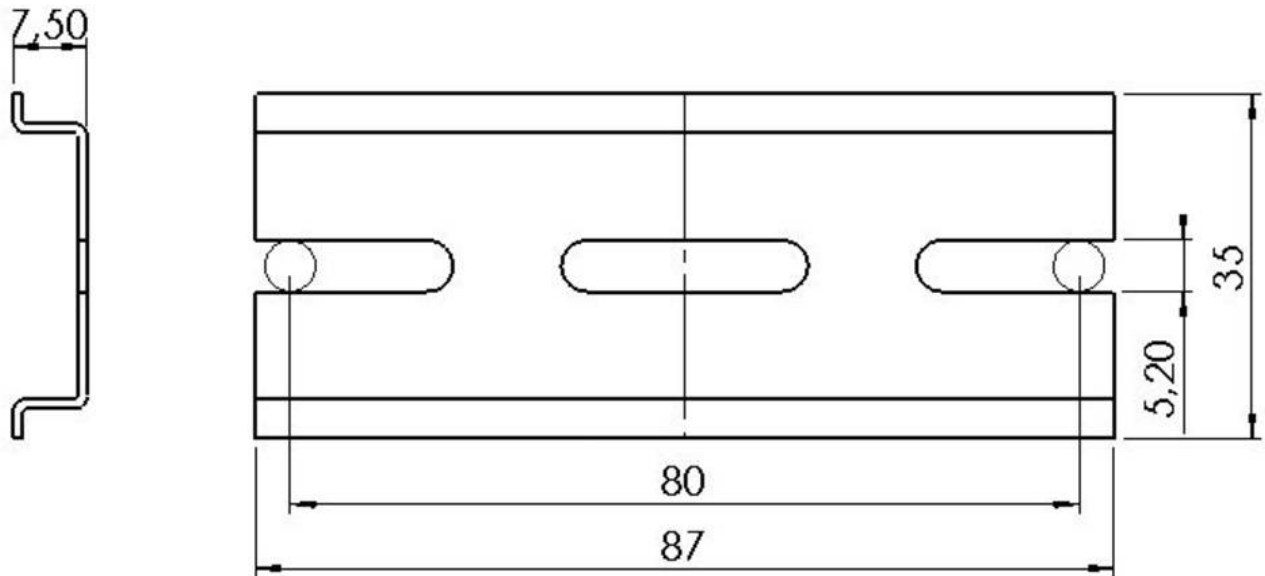

Your Contact:

WISKA Hoppmann GmbH

Kisdorfer Weg 28 · 24568 Kaltenkirchen · Germany

☎ +49-4191-508-0 · 📠 +49-4191-508-209

contact@wiska.de · www.wiska.com