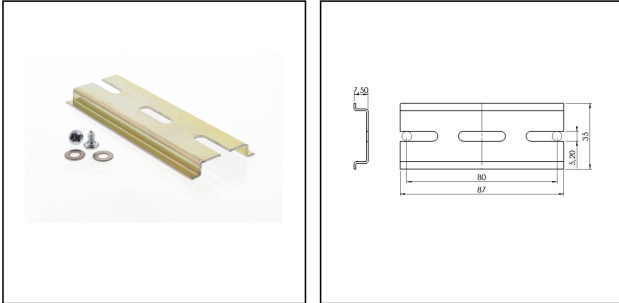

DIN Rail Kit - COMBI® 607

DIN Rail Kit

Product illustrations are exemplary and may differ from the chosen product. Further variants and individual customization, we will gladly provide you on request.

Type	DIN Rail Kit - COMBI® 607
WISKA-Order no.	10060361
Packing unit	1
Material	Steel