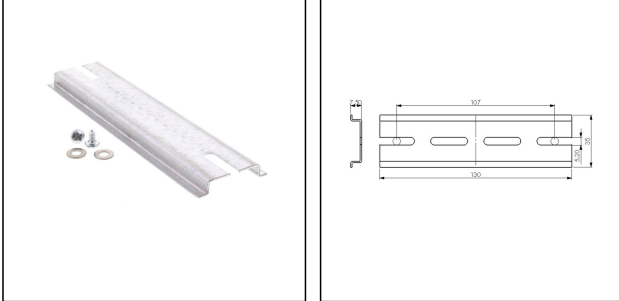

DIN Rail Kit - COMBI® 1010

DIN Rail Kit

Product illustrations are exemplary and may differ from the chosen product. Further variants and individual customization, we will gladly provide you on request.

Type	DIN Rail Kit - COMBI® 1010
WISKA-Order no.	10060363
Packing unit	1
Material	Steel