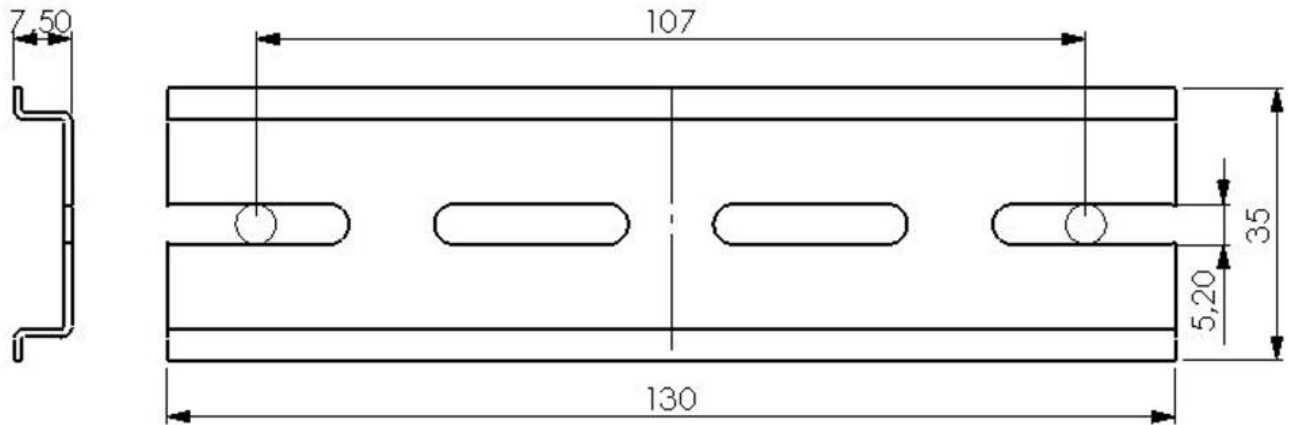

Your Contact:

WISKA Hoppmann GmbH

Kisdorfer Weg 28 · 24568 Kaltenkirchen · Germany

☎ +49-4191-508-0 · 📠 +49-4191-508-209

✉ contact@wiska.de · www.wiska.com